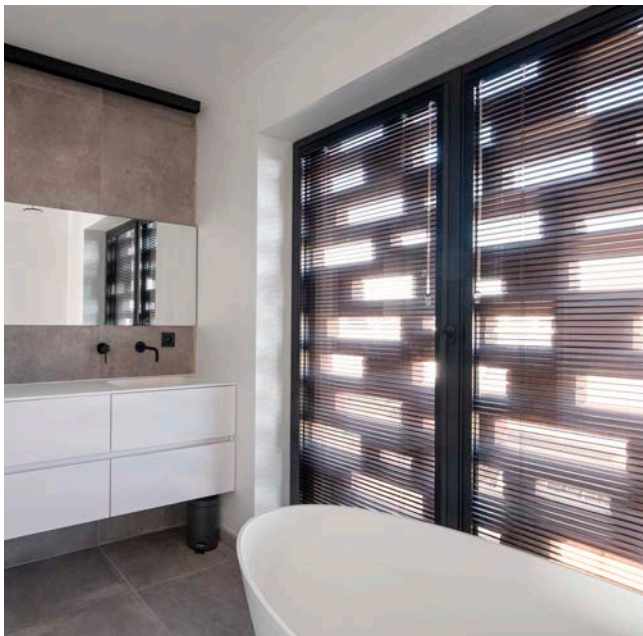

6823 m³

capacity

The commons project consists of 17 energy neutral homes designed by 'Format A'

2017

TILBURG GEOSTYLISTIX SHADED GREY

PR Residence

AR format A

NR EXCV854