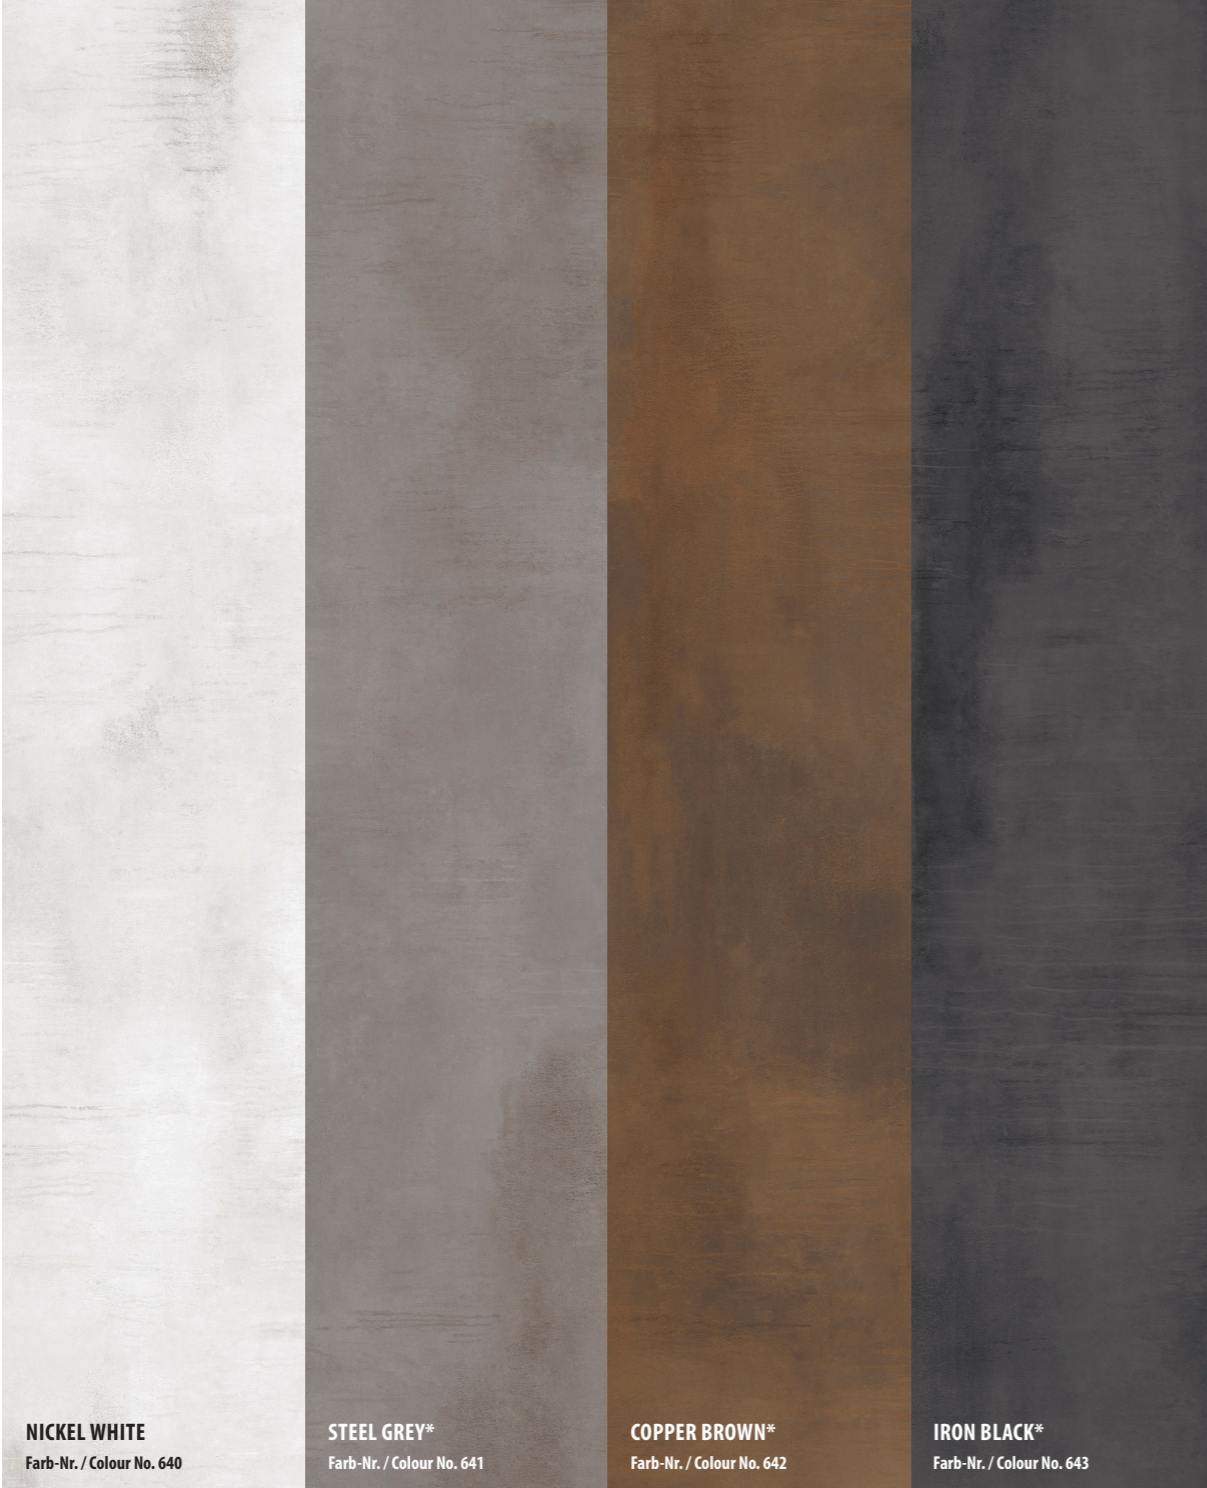

This gunmetal eyecatcher, named after the industrial city of Detroit, allows walls and floors to shine as bright as the most valuable metals. The city's economic wealth radiated so brightly that its success shined forth over the entire country. In the intriguing color shades Nickel White, Copper Brown, Steel Grey and Iron Black these popular kinds of metals attract admiring attention. The visual highlight of the series, Copper Brown, once again proves: Copper is the new gold. Especially in combination with pending lights in shining metal, indoor plants and concrete vases, these XXL-tiles ensure both glamour and a touch of luxury within your own four walls.

NICKEL WHITE
 Farb-Nr. / Colour No. 640

STEEL GREY*
 Farb-Nr. / Colour No. 641

COPPER BROWN*
 Farb-Nr. / Colour No. 642

IRON BLACK*
 Farb-Nr. / Colour No. 643

* kolorierter Scherben | solid-coloured body

FLIESENPROGRAMM