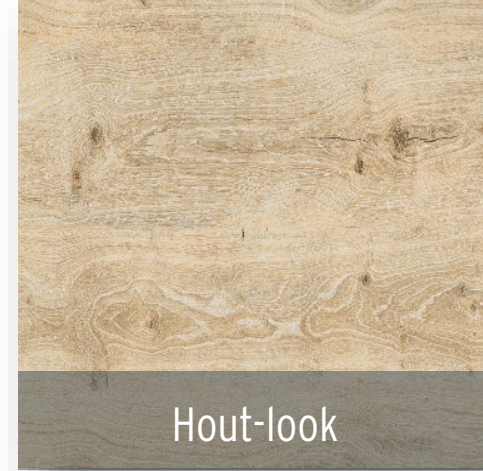

DESIGNS

ASSORTIMENTSWEERGAVE