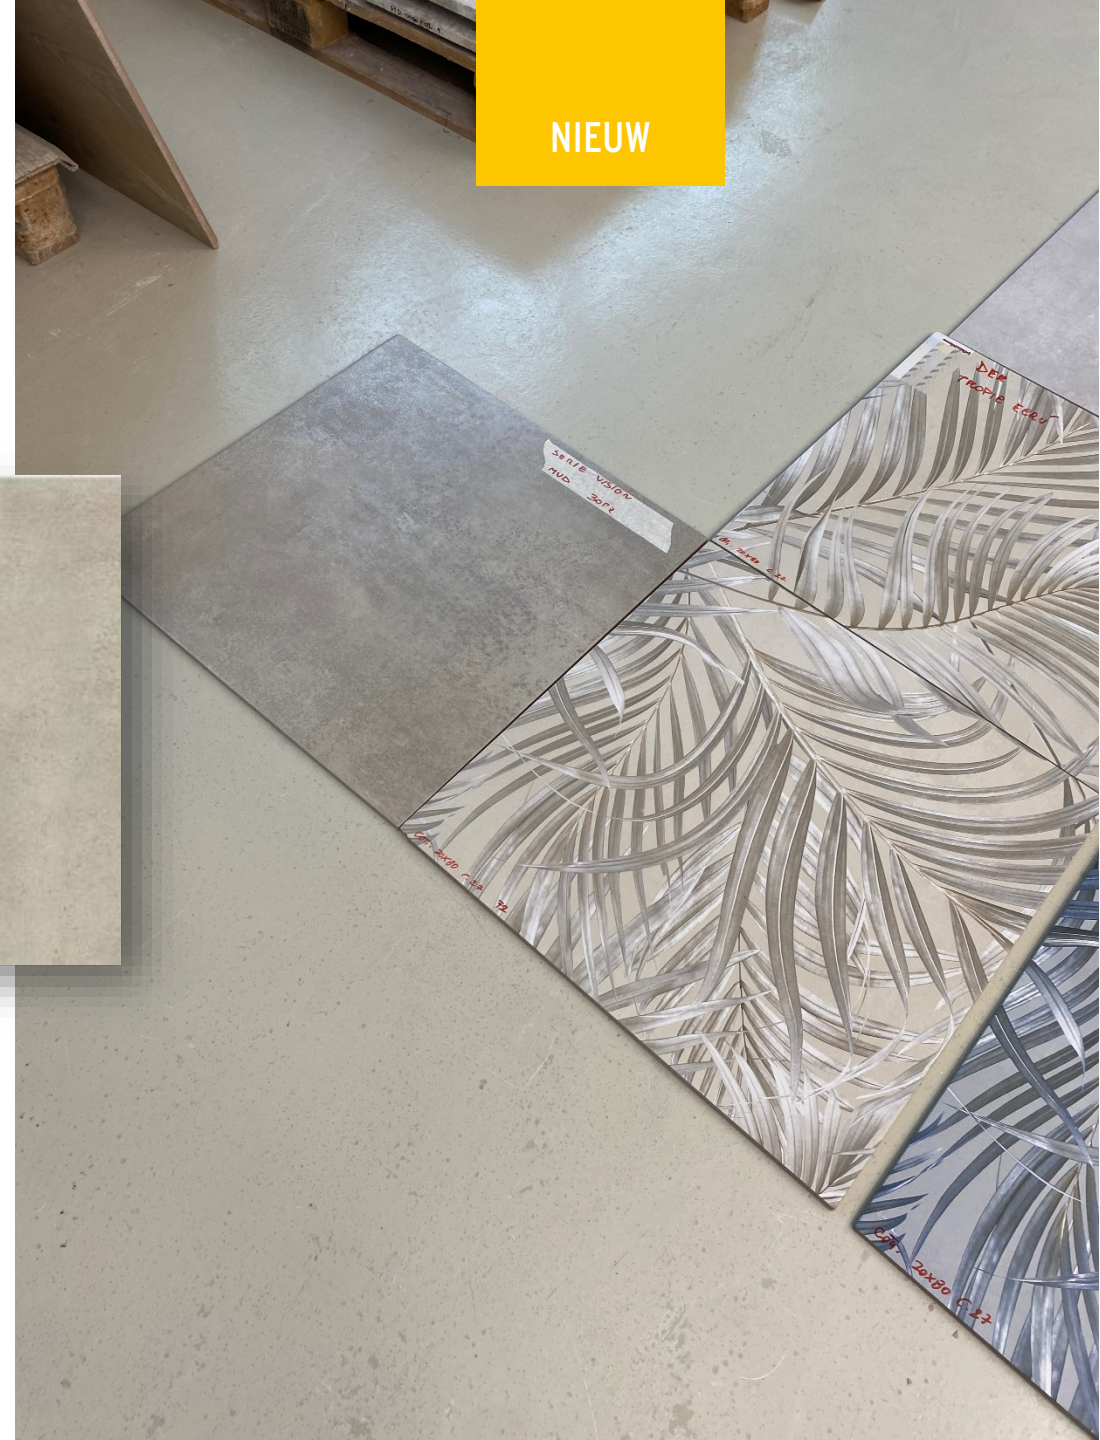

GEOCERAMICA® (PURE)

Vision

Grey | Smoke | Mud | Tropic Blue | Tropic Ecrú

■ 60x60x4

NIEUW

GEOCERAMICA® (PURE)

Cervia

Murra | Nepptuno

■ 100x100x4

NIEUW

STONELOOK

GEOCERAMICA® (PURE)

Lava Slate

NIEUW formaat

■ 60x30x4

AANVULLING