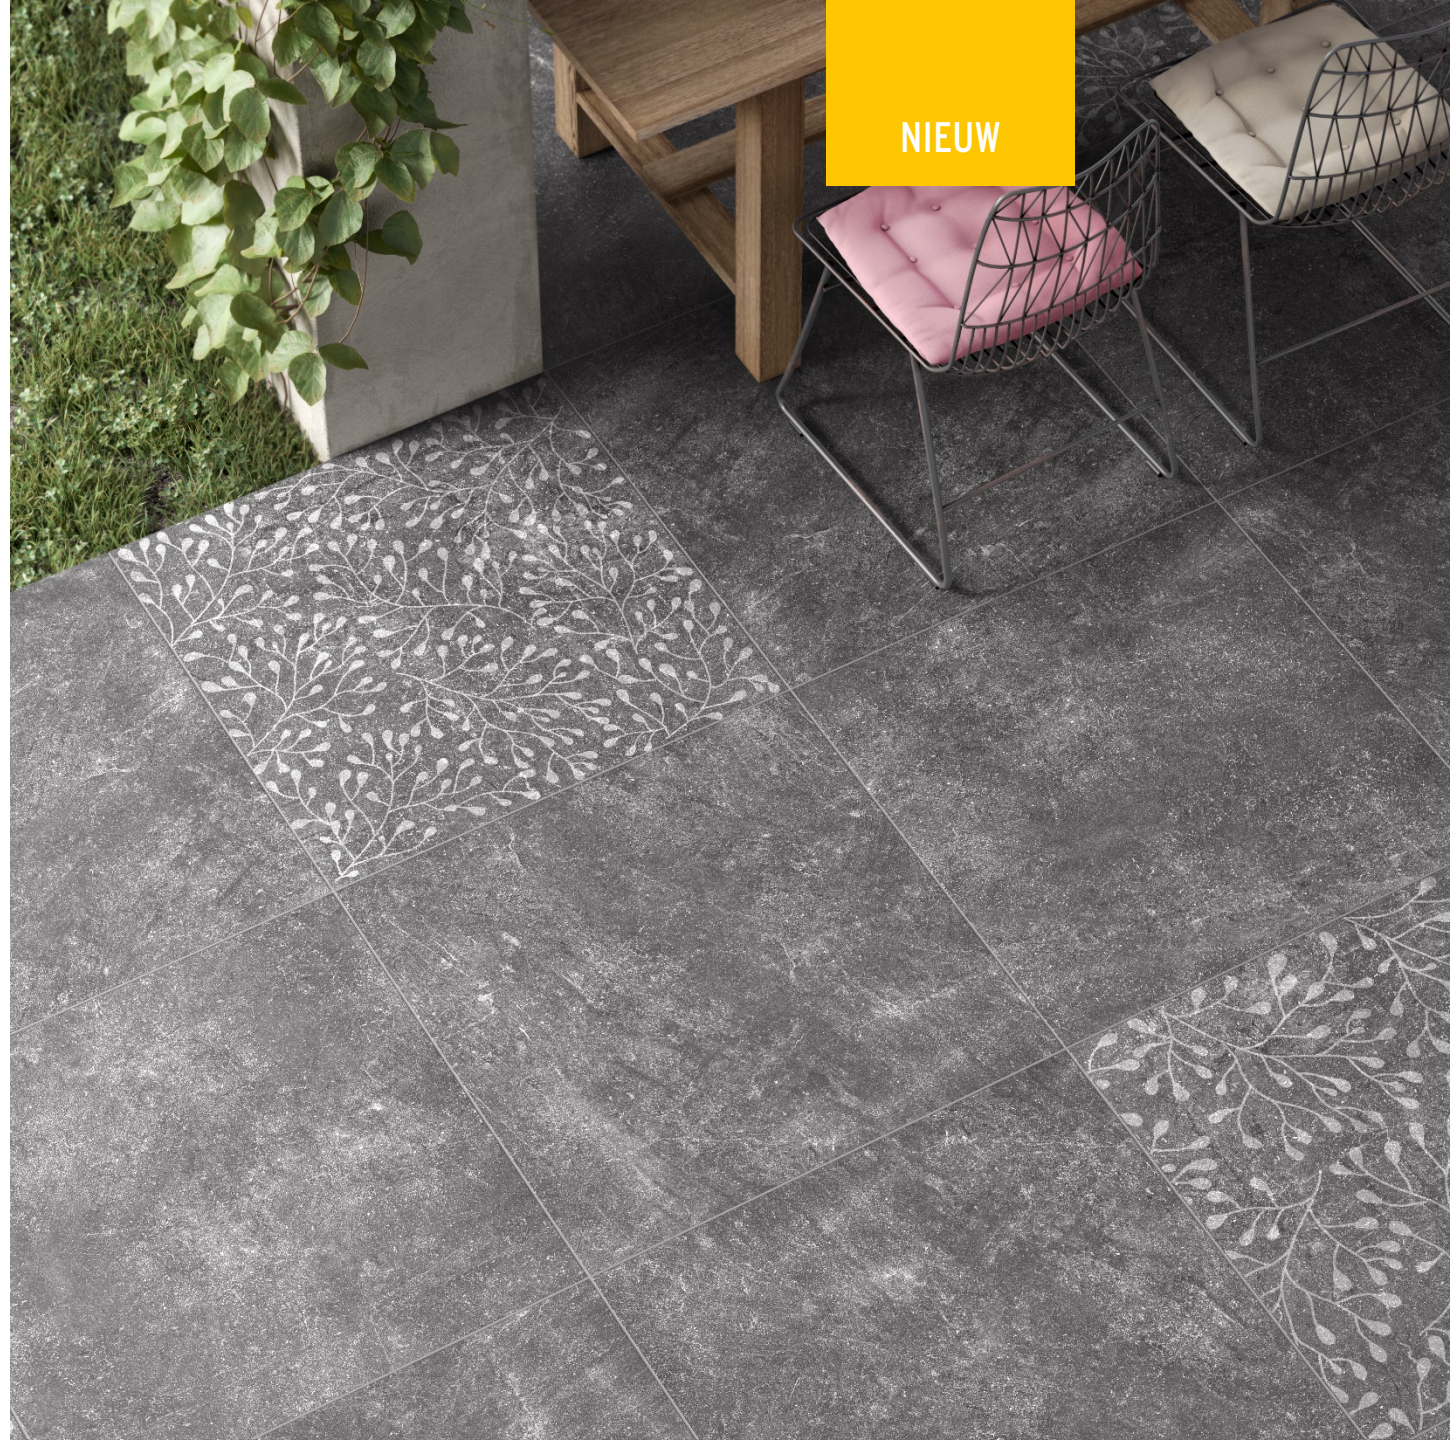

GEOCERAMICA® (PURE)

Decor 'Liefs'

Grande Piazza Torino basis

- 60x60x4
- 80x80x4