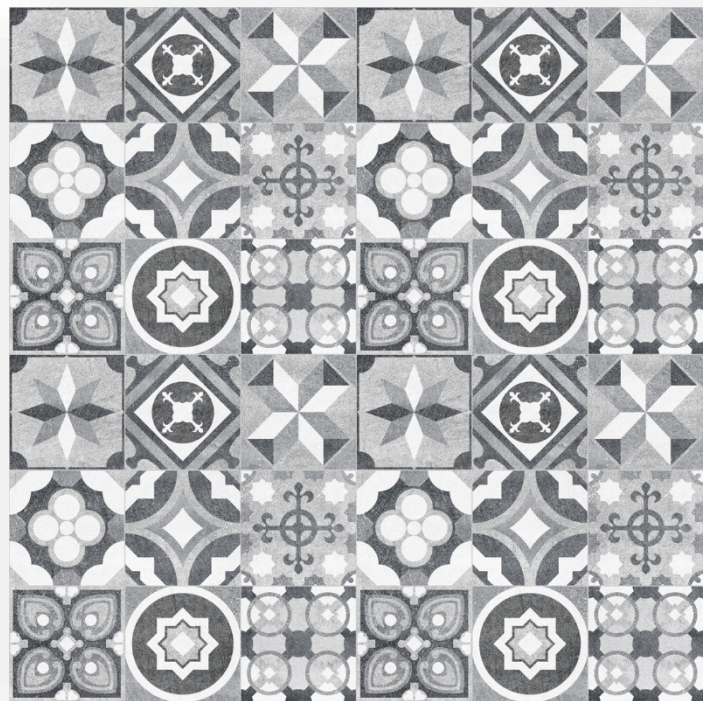

■ 120x30x6

NIEUW

GEOPROARTE®

Flowers

Dark Flower | Light Flower | White Flower | Anticum Flower

■ 60x60x4

NIEUW

GEOPROARTE®

Mosaic

Modern Taupe Deco | Modern Grey Deco

■ 60x60x4

NIEUW

GEOPROARTE®

Anticum

Riba | Roman | Arena

- 60x60x4
- 80x40x4
- 100x100x6